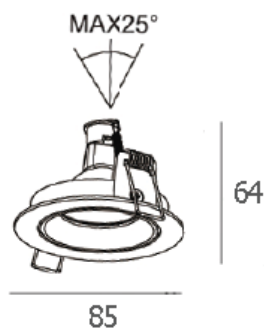

JANEN-C

500.-

DIA 85 mm. H 64 mm.

MR16x1/ GU10/ LED Module
Matt white trim

IP 20

Adjustable
Mirror reflector

Accessories : Honeycomb, Frosted glass
Clear glass