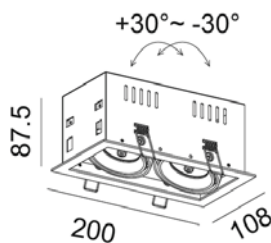

TRIM-S2 MR16

1450.-

DIA 108x200 mm. H 87.5 mm.

MR16x2/ LED Module
Sand white/ Sand black trim
Sand black ring

Fully adjustable
Accessories : Honeycomb, Frosted glass
Clear glass.