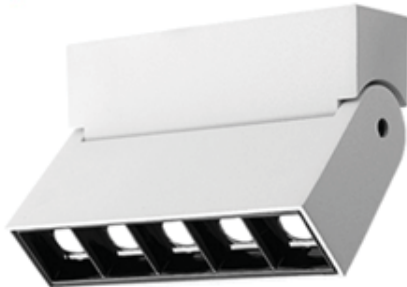

KATO-S

2000.-

DIA 33x138 mm. H 95 mm.

LED COB 5x2W 800lm

3000K, 4000K

Matt black/ Matt white

IP 20

- Surface mounted type
- Adjustable 2 sides
- Aluminium Body
- Driver included
- Non-Dim

KATO-M

3000.-

DIA 33x270 mm. H 95 mm.

LED COB 10x2W 1600lm

3000K, 4000K

Matt black/ Matt white

IP 20

- Surface mounted type
- Adjustable 2 sides
- Aluminium Body
- Driver included
- Non-Dim

DOWNLIGHT