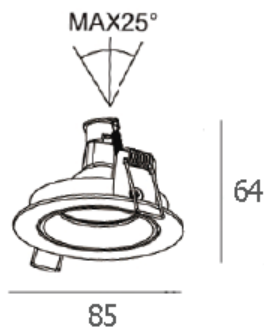

JANEN-D

500.-

DIA 85 mm. H 64 mm.

MR16x1/ GU10/ LED Module
Matt white trim

IP 20

Adjustable
Matt black reflector
Accessories : Honeycomb, Frosted glass
Clear glass