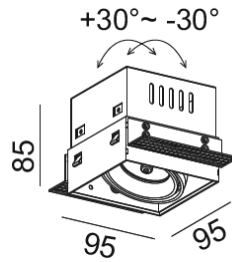

Fully adjustable
Accessories : Honeycomb, Frosted glass
Clear glass.

DOWNLIGHT

TRIMLESS-S1

950.-

DIA 95x95 mm. H 85 mm.

MR16x1/ LED Module
Sand white/ Sand black

IP 20

- Trimless style
- Fully adjustable
- Accessories : Honeycomb, Frosted glass, Clear glass