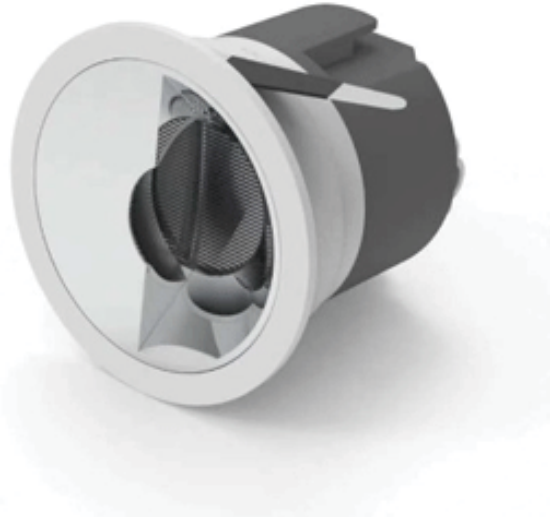

PITT-M 20W **2000.-**

DIA 105 mm. H 97 mm.

LED COB 20W 1710lm
3000K, 4000K
Matt white trim

- Fixed
- Wall washer downlight
- Aluminium Body
- Driver included
- Non-Dim
- Dimmable (0-10V/ Triac) Optional

LED DOWNLIGHT