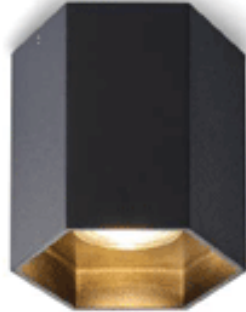

HONE-1

1200.-

DIA 90x104 mm. H 110 mm.

GU10x1
Sand white/ Sand black

IP 20

Fixed

HONE-2

2000.-

DIA 180x104 mm. H 110 mm.

GU10x2
Sand white/ Sand black

IP 20

Fixed

DOWNLIGHT