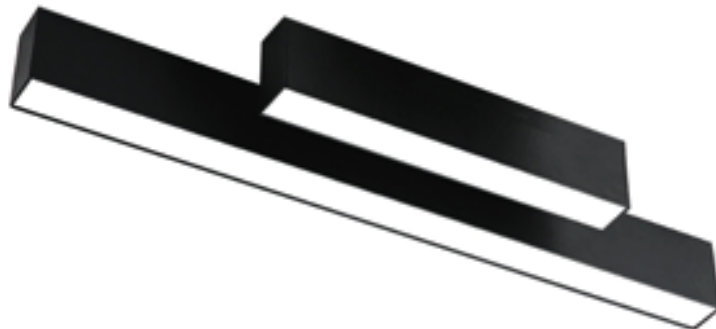

Fixed

Aluminium Body

Driver included

Non-Dim

LED DOWNLIGHT

BETINI-M

1500.-

DIA 33x60 mm. L 270 mm.