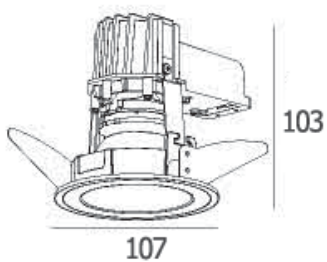

WINK-A

600.-

DIA 107 mm. H 103 mm.

MR16x1
Matt white trim

IP 20

Adjustable
Shiny reflector