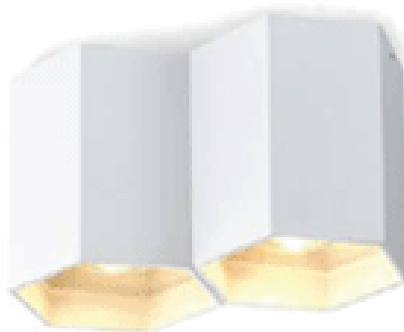

HONE-1

1200.-

DIA 90x104 mm. H 110 mm.

GU10x1
Sand white/ Sand black

IP 20

Fixed

HONE-2

2000.-

DIA 180x104 mm. H 110 mm.

GU10x2
Sand white/ Sand black

IP 20

Fixed

DOWNLIGHT