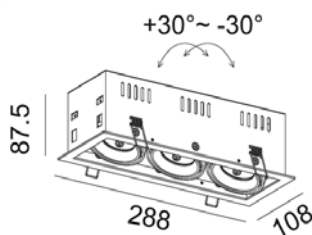

Fully adjustable
Accessories : Honeycomb, Frosted glass
Clear glass.

DOWNLIGHT

TRIMLESS-S1

950.-

DIA 95x95 mm. H 85 mm.

MR16x1/ LED Module
Sand white/ Sand black

IP 20

- Trimless style
- Fully adjustable
- Accessories : Honeycomb, Frosted glass, Clear glass