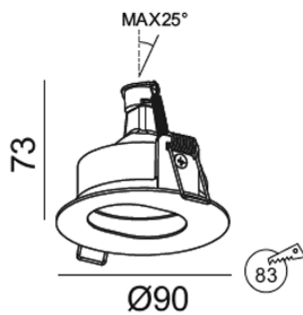

Fixed
Accessories : Honeycomb

DOWNLIGHT

NOVA-A

600.-

DIA 90 mm. H 73 mm.

MR16x1/ GU10
Sand white trim

IP 20

- Adjustable
- Accessories : Honeycomb, Frosted glass
Clear glass