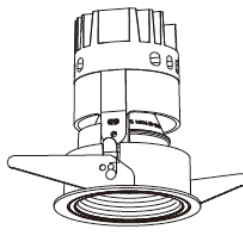

113

85

RIM-C

900.-

DIA 85 mm. H 113 mm.

MR16x1/
Matt white trim

IP 20

Fixed
Matt white reflector