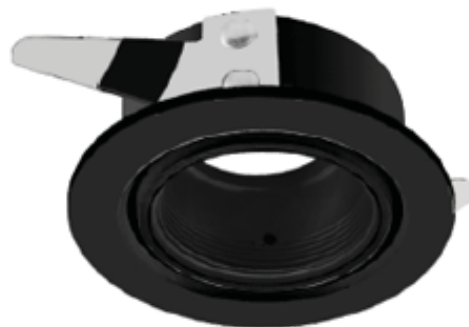

ALIS-RB MR11

350.-

DIA 65 mm. H 28 mm.

LED Module MR11
 Matt black trim

IP 20

Adjustable
Matt black reflector