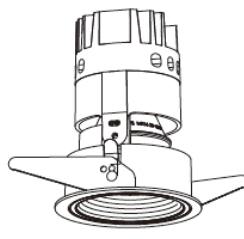

113

85

RIM-A

900.-

DIA 85 mm. H 113 mm.

MR16x1
Matt white trim

IP 20

Fixed
Shiny reflector

RIM-B

900.-

DIA 85 mm. H 113 mm.

MR16x1
Matt white trim

IP 20

Fixed
Matt black reflector

113

85

RIM-C

900.-

DIA 85 mm. H 113 mm.

MR16x1/
Matt white trim

IP 20

Fixed
Matt white reflector

113

85