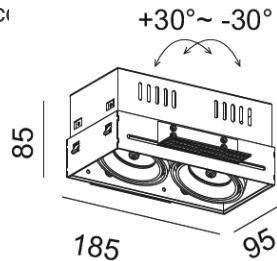

TRIMLESS-S2

1650.-

DIA 95x185 mm. H 85 mm.

MR16x2/ LED Module
Sand white/ Sand black

IP 20

- Trimless style
- Fully adjustable
- Accessories : Honeycomb, Frosted glass, Clear glass

TRIMLESS-S3

2250.-