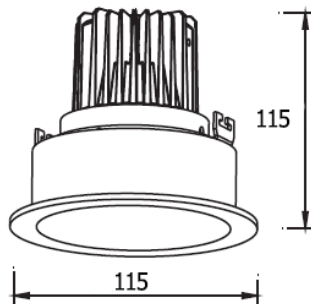

MARA-RM 12W

2000.-

DIA 115 mm. H 115 mm.

CREE CHIP LED 12W 920lm

3000K, 4000K
Matt white trim

IP 20

- Adjustable
- Aluminium Body
- Driver included
- Non-Dim
- Dimmable (0-10V/ Triac) Optional

MARA-RL 18W