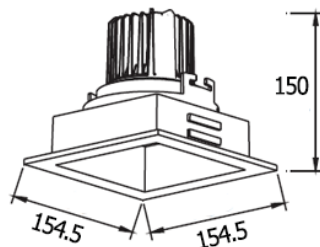

MARA-SL 18W

3000.-

DIA 154.5x154.5 mm. H 150 mm.

CREE CHIP LED 18W 1403lm

3000K, 4000K
Matt white trim

IP 20

- Adjustable
- Aluminium Body
- Driver included
- Non-Dim
- Dimmable (0-10V/ Triac) Optional