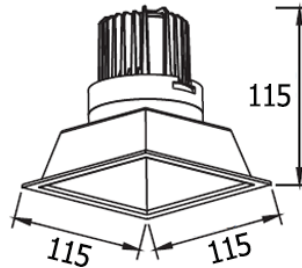

- Fixed
- Aluminium Body
- Driver included
- Non-Dim
- Dimmable (0-10V/ Triac) Optional

LUCAS-SL 18W

2500.-

DIA 140x140 mm. H 152 mm.

CREE CHIP LED 18W 1430lm

3000K, 4000K
Matt white trim

IP 20