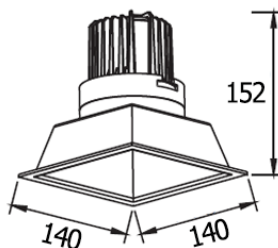

- Fixed
- Aluminium Body
- Driver included
- Non-Dim
- Dimmable (0-10V/ Triac) Optional