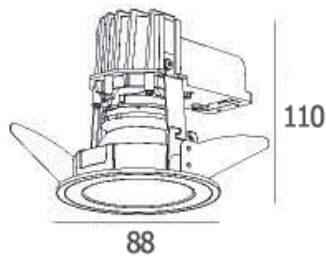

TOMI-B

600.-

DIA 88 mm. H 110 mm.

MR16x1
 Sand white trim

IP 20

Adjustable
Matt silver reflector