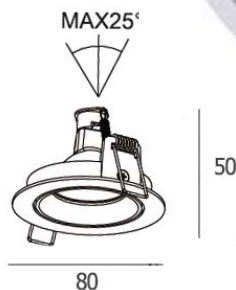

EZY-RB

390.-

DIA 80 mm. H 50 mm.

MR16x1/ GU10/ LED Module
Matt white trim

IP 20

- Adjustable
- Matt silver reflector
- Accessories : Honeycomb, Frosted glass
- Clear glass

EZY-RC

390.-

DIA 80 mm. H 50 mm.

MR16x1/ GU10/ LED Module
Matt white trim

IP 20

- Adjustable
- Shiny reflector
- Accessories : Honeycomb, Frosted glass
- Clear glass