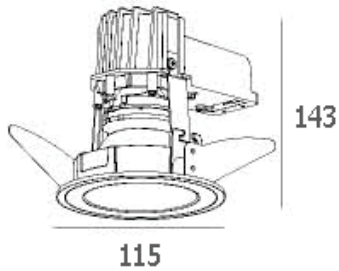

SELENA-A

950.-

DIA 115 mm. H 143 mm.

MR16x1
Sand white trim

IP 20

Adjustable
Shiny reflector