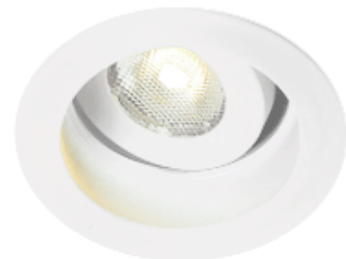

MINI 3W

750.-

DIA 52 mm. H 25 mm.

CREE CHIP LED 3W 260lm

3000K, 4000K, 6000K

Matt white/ Matt black/ Silver

Adjustable
Aluminium Body

Driver included

Non-Dim

Dimmable (0-10V/ Triac) Optional

IP 20

MINI-D 3W

1000.-

DIA 52 mm. H 35 mm.

LED COB 3W 260lm

3000K, 4000K

Sand white/ Sand black trim

Adjustable
Aluminium Body

Driver included

Non-Dim

Dimmable (0-10V/ Triac) Optional

IP 20