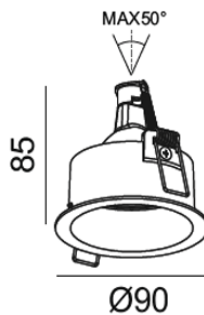

DEPT-R

600.-

DIA 90 mm. H 85 mm.

MR16x1/ GU10/ LED Module
Sand white trim

IP 20

- Fully adjustable
- Accessories : Honeycomb, Frosted glass
  Clear glass