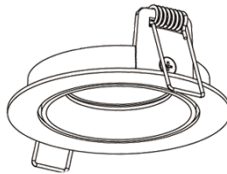

ECON-B

350.-

DIA 110 mm. H 50 mm.

MR16x1/ GU10/ LED Module
Matt white trim

IP 20

Fixed
Matt silver reflector
Accessories : Honeycomb, Frosted glass
Clear glass

110

50