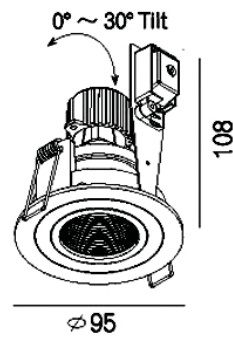

HYBRID-RM

600.-

DIA 95 mm. H 108 mm.

MR16x1/ GU10
Sand white trim

IP 20

- Fully adjustable
  Black reflector (anti glare)
  Accessories : Honeycomb, Frosted glass
  Clear glass