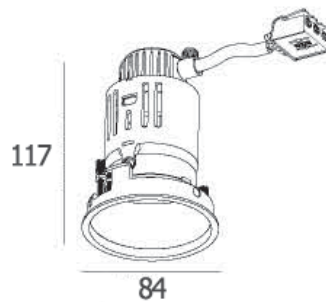

NAMI-B

900.-

DIA 84 mm. H 117 mm.

MR16x1
 Sand white trim

IP 20

Fixed
Matt silver reflector