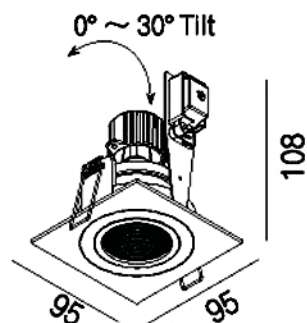

HYBRID-SM

600.-

DIA 95x95 mm. H 108 mm.

MR16x1/ GU10
Sand white trim

IP 20

- Fully adjustable
  Black reflector (anti glare)
  Accessories : Honeycomb, Frosted glass
  Clear glass