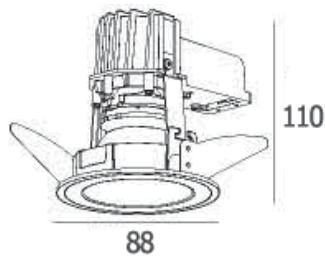

TOMI-D

600.-

DIA 88 mm. H 110 mm.

MR16x1
Sand white trim

IP 20

Adjustable
Matt black reflector