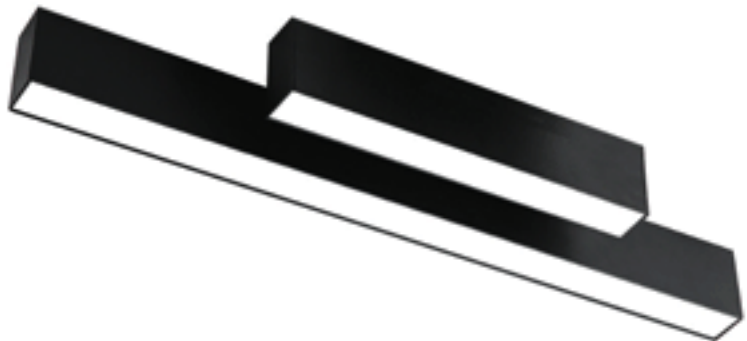

BENITO-L

2500.-

DIA 33x60 mm. L 535 mm.

LED SMD 20W 1780lm

3000K, 4000K
Matt white/ matt black

IP 20

- Fixed
- Aluminium Body
- Driver included
- Non-Dim