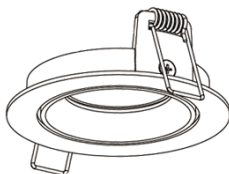

110

ECON-A

350.-

DIA 110 mm. H 50 mm.

MR16x1/ GU10/ LED Module
Matt white trim

IP 20

Fixed
Matt white reflector
Accessories : Honeycomb, Frosted glass
Clear glass

50

ECON-B

350.-

DIA 110 mm. H 50 mm.

MR16x1/ GU10/ LED Module
Matt white trim

IP 20

Fixed
Matt silver reflector
Accessories : Honeycomb, Frosted glass
Clear glass

110

50

ECON-C

350.-

DIA 110 mm. H 50 mm.

MR16x1/ GU10/ LED Module
Matt white trim

IP 20

Fixed
Shiny reflector
Accessories : Honeycomb, Frosted glass
Clear glass

50

110