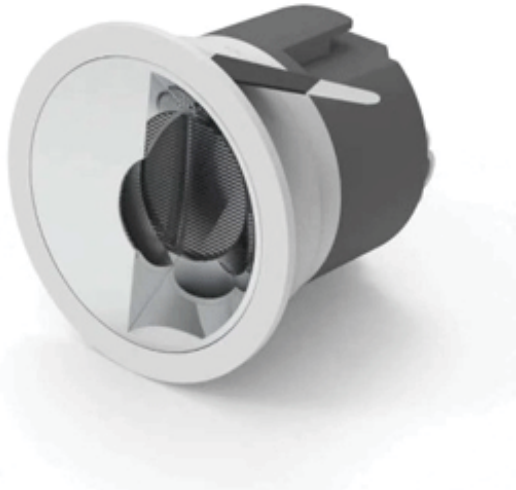

PITT-S 12W **1500.-**

DIA 85 mm. H 73 mm.

LED COB 12W 1026lm
3000K, 4000K
Matt white trim

- Fixed
- Wall washer downlight
- Aluminium Body
- Driver included
- Non-Dim
- Dimmable (0-10V/ Triac) Optional

PITT-M 20W **2000.-**

DIA 105 mm. H 97 mm.

LED COB 20W 1710lm
3000K, 4000K
Matt white trim

- Fixed
- Wall washer downlight
- Aluminium Body
- Driver included
- Non-Dim
- Dimmable (0-10V/ Triac) Optional