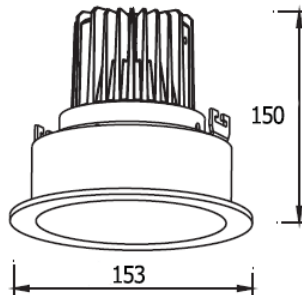

3000.-

DIA 153 mm. H 150 mm.

CREE CHIP LED 18W 1403lm

3000K, 4000K
Matt white trim

IP 20

- Adjustable
- Aluminium Body
- Driver included
- Non-Dim
- Dimmable (0-10V/ Triac) Optional

MARA-SM 12W

2000.-