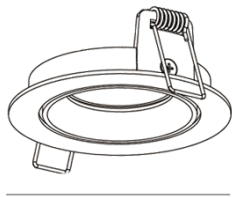

- Fixed
- Shiny reflector
- Accessories : Honeycomb, Frosted glass
- Clear glass

EZY-SD

390.-

DIA 82x82 mm. H 50 mm.

 MR16x1/ GU10/ LED Module
 Matt white trim

IP 20

- Fixed
- Matt black reflector
- Accessories : Honeycomb, Frosted glass
- Clear glass