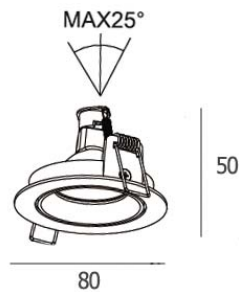

EZY-RE

390.-

DIA 80 mm. H 50 mm.

MR16x1/ GU10/ LED Module
 Matt black trim

IP 20

- Adjustable
- Matt black reflector
- Accessories : Honeycomb, Frosted glass
- Clear glass