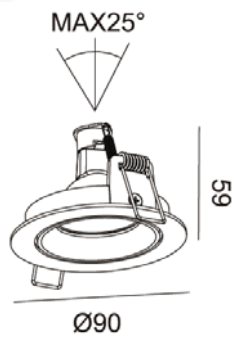

DENN

500.-

DIA 90 mm. H 59 mm.

MR16x1/ GU10/ LED Module
Sand white/ Sand black trim

IP 20

- Adjustable
- Accessories : Honeycomb, Frosted glass
  Clear glass

PULLER

1000.-

DIA 100 mm. H 100 mm.

GU10x1
Sand white/ Sand black

IP 20

- Fully adjustable