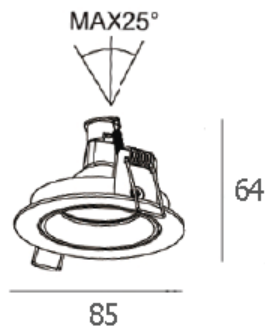

500.-

DIA 85 mm. H 64 mm.

MR16x1/ GU10/ LED Module
Matt white trim

IP 20

Adjustable
Matt white reflector

Accessories : Honeycomb, Frosted glass
Clear glass

JANEN-B

500.-