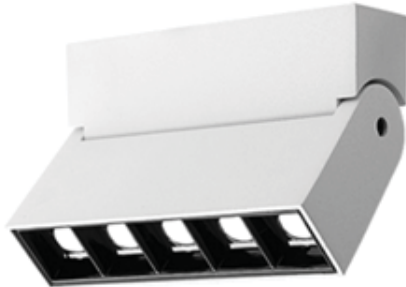

KATO-S

2000.-

DIA 33x138 mm. H 95 mm.

LED COB 5x2W 800lm

3000K, 4000K

Matt black/ Matt white

IP 20

- Surface mounted type
- Adjustable 2 sides
- Aluminium Body
- Driver included
- Non-Dim

KATO-M

3000.-

DIA 33x270 mm. H 95 mm.

LED COB 10x2W 1600lm

3000K, 4000K

Matt black/ Matt white

IP 20

- Surface mounted type
- Adjustable 2 sides
- Aluminium Body
- Driver included
- Non-Dim

LED DOWNLIGHT