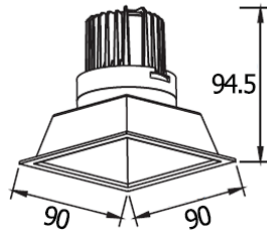

LUCAS-SS 7W

1200.-

DIA 90x90 mm. H 94.5 mm.

CREE CHIP LED 7W 577lm

3000K, 4000K
Matt white trim

IP 20

- Fixed
- Aluminium Body
- Driver included
- Non-Dim
- Dimmable (0-10V/ Triac) Optional

LUCAS-SM 12W

1650.-

DIA 115x115 mm. H 115 mm.

CREE CHIP LED 12W 920lm

3000K, 4000K
Matt white trim

IP 20