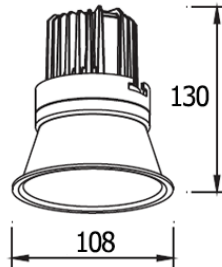

LUCAS-RM 12W

1650.-

DIA 108 mm. H 130 mm.

CREE CHIP LED 12W 920lm

3000K, 4000K
Matt white trim

IP 20

Fixed
Aluminium Body
Driver included
Non-Dim
Dimmable (0-10V/ Triac) Optional

LUCAS-RL 18W

2500.-

DIA 133 mm. H 160 mm.

CREE CHIP LED 18W 1393lm

3000K, 4000K
Matt white trim

IP 20

Fixed
Aluminium Body
Driver included
Non-Dim
Dimmable (0-10V/ Triac) Optional