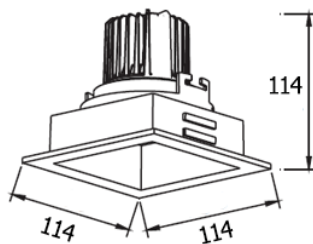

DIA 114x114 mm. H 114 mm.

CREE CHIP LED 12W 920lm

3000K, 4000K
Matt white trim

IP 20

- Adjustable
- Aluminium Body
- Driver included
- Non-Dim
- Dimmable (0-10V/ Triac) Optional

MARA-SL 18W

3000.-

DIA 154.5x154.5 mm. H 150 mm.