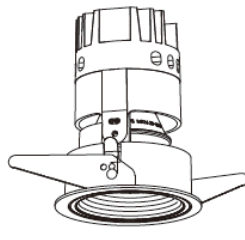

85

RIM-A

900.-

DIA 85 mm. H 113 mm.

MR16x1
Matt white trim

IP 20

Fixed
Shiny reflector

RIM-B

900.-

DIA 85 mm. H 113 mm.

MR16x1
Matt white trim

IP 20

Fixed
Matt black reflector