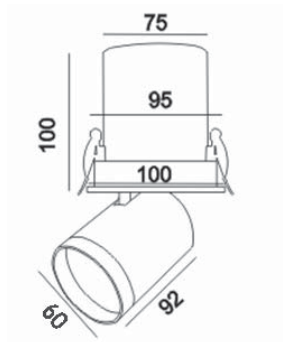

IP 20

- Adjustable
- Accessories : Honeycomb, Frosted glass
Clear glass

PULLER**1000.-**

DIA 100 mm. H 100 mm.

 GU10x1
 Sand white/ Sand black

IP 20

- Fully adjustable

VICTOR