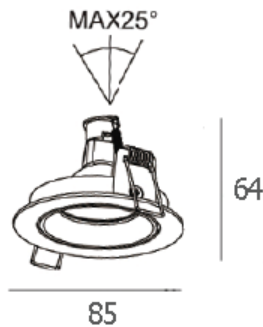

DIA 85 mm. H 64 mm.

MR16x1/ GU10/ LED Module
Matt white trim

IP 20

Adjustable
Black mirror reflector

Accessories : Honeycomb, Frosted glass
Clear glass

JANEN-C

500.-

DIA 85 mm. H 64 mm.