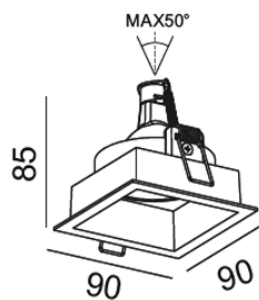

DEPT-S

600.-

DIA 90x90 mm. H 85 mm.

MR16x1/ GU10/ LED Module
Sand white trim

IP 20

- Fully adjustable
- Accessories : Honeycomb, Frosted glass
  Clear glass