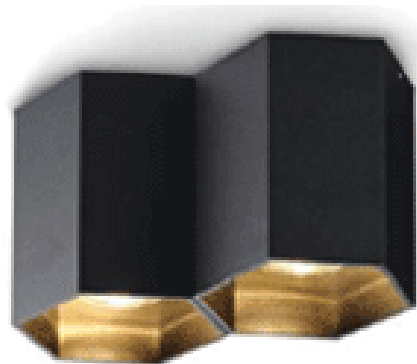

HONE-1

1200.-

DIA 90x104 mm. H 110 mm.

GU10x1
Sand white/ Sand black

IP 20

Fixed

HONE-2

2000.-

DIA 180x104 mm. H 110 mm.

GU10x2
Sand white/ Sand black

IP 20

Fixed

DOWNLIGHT