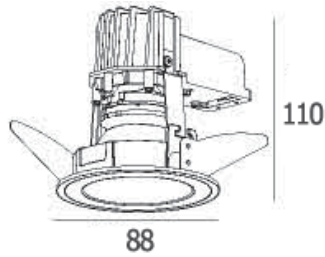

TOMI-C

600.-

DIA 88 mm. H 110 mm.

MR16x1
Sand white trim

IP 44

Adjustable
Frosted glass cover