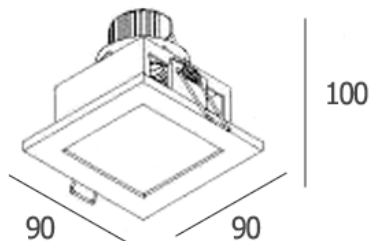

HYDRA-S

600.-

DIA 90x90 mm. H 88 mm.

MR16x1
Sand white trim

IP 44

Fixed
Frosted glass cover