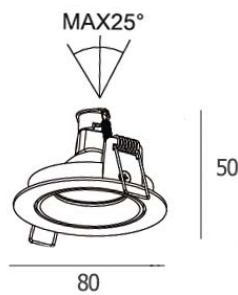

IP 20

- Adjustable
- Shiny reflector
- Accessories : Honeycomb, Frosted glass
- Clear glass

EZY-RD

390.-

DIA 80 mm. H 50 mm.

 MR16x1/ GU10/ LED Module
 Matt white trim

IP 20

- Adjustable
- Matt black reflector
- Accessories : Honeycomb, Frosted glass
- Clear glass