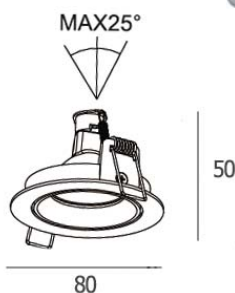

EZY-RA

390.-

DIA 80 mm. H 50 mm.

MR16x1/ GU10/ LED Module
Matt white trim

IP 20

- Adjustable
- Matt white reflector
- Accessories : Honeycomb, Frosted glass
- Clear glass

EZY-RB

390.-

DIA 80 mm. H 50 mm.

MR16x1/ GU10/ LED Module
Matt white trim

IP 20

- Adjustable
- Matt silver reflector
- Accessories : Honeycomb, Frosted glass
- Clear glass

EZY-RC

390.-

DIA 80 mm. H 50 mm.

MR16x1/ GU10/ LED Module
Matt white trim

IP 20

- Adjustable
- Shiny reflector
- Accessories : Honeycomb, Frosted glass
- Clear glass