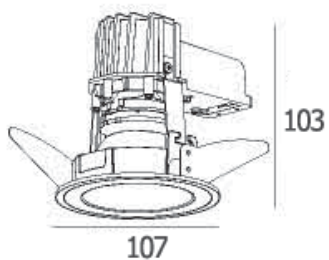

WINK-B

600.-

DIA 107 mm. H 103 mm.

MR16x1
Matt white trim

IP 20

Fixed
Shiny reflector