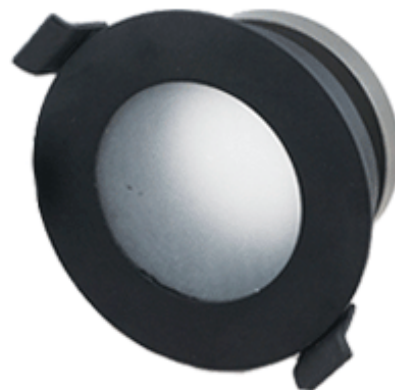

Matt white trim

Fixed
Frosted glass cover

FOGG-BK

500.-

DIA 85 mm. H 45 mm.

MR16x1/ GU10/ LED Module

IP 44

Fixed
Frosted glass cover