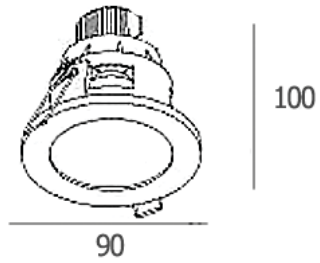

600.-

DIA 90 mm. H 100 mm.

MR16x1
Sand white trim

IP 44

Fixed
Frosted glass cover

HYDRA-S

600.-

DIA 90x90 mm. H 88 mm.