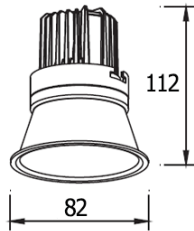

LUCAS-RS 7W

1200.-

DIA 82 mm. H 92 mm.

CREE CHIP LED 7W 577lm

3000K, 4000K
Matt white trim

IP 20

Fixed
Aluminium Body
Driver included
Non-Dim
Dimmable (0-10V/ Triac) Optional

LUCAS-RM 12W

1650.-

DIA 108 mm. H 130 mm.

CREE CHIP LED 12W 920lm

3000K, 4000K
Matt white trim

IP 20

Fixed
Aluminium Body
Driver included
Non-Dim
Dimmable (0-10V/ Triac) Optional

LUCAS-RL 18W

2500.-

DIA 133 mm. H 160 mm.

CREE CHIP LED 18W 1393lm

3000K, 4000K
Matt white trim

IP 20

Fixed
Aluminium Body
Driver included
Non-Dim
Dimmable (0-10V/ Triac) Optional