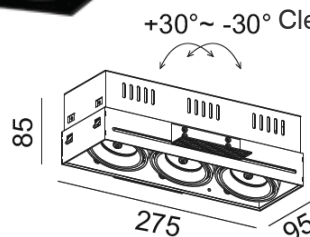

TRIMLESS-S3

2250.-

DIA 95x275 mm. H 85 mm.

MR16x3/ LED Module
Sand white/ Sand black trim

IP 20

- Trimless style
- Fully adjustable
- Accessories : Honeycomb, Frosted glass, Clear glass