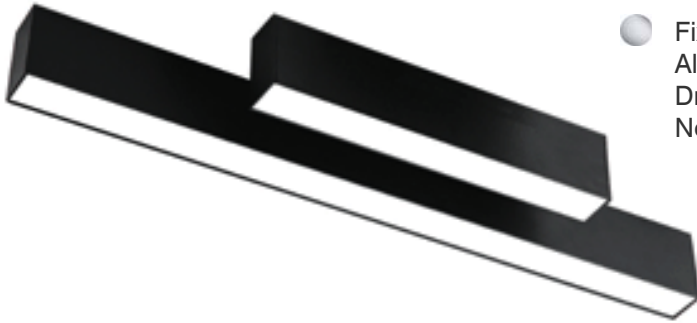

BENITO-M

1500.-

DIA 33x60 mm. L 270 mm.

LED SMD 10W 890lm

3000K, 4000K

Matt white/ matt black

IP 20

Fixed

Aluminium Body

Driver included

Non-Dim