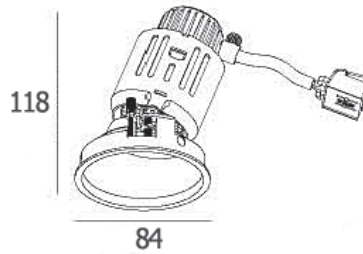

NAMI-A

900.-

DIA 84 mm. H 118 mm.

MR16x1
 Sand white trim

IP 20

Adjustable
Matt silver reflector