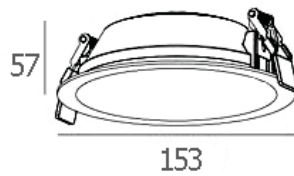

VICTOR

600.-

DIA 153 mm. H 57 mm.

AR111x1
 Matt white trim

IP 20

Fixed