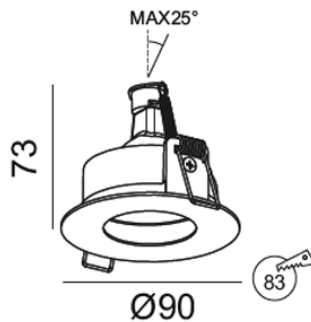

NOVA-B

600.-

DIA 90 mm. H 73 mm.

MR16x1/ GU10
Sand white trim

IP 20

- Fixed
- Accessories : Honeycomb, Frosted glass
Clear glass

DOWNLIGHT

HYDRA-R