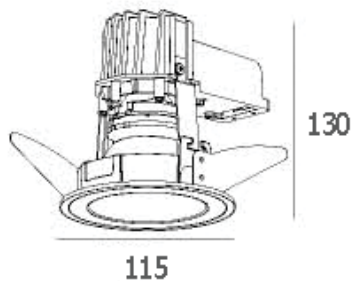

SELENA-B

950.-

DIA 115 mm. H 130 mm.

MR16x1
Sand white trim

IP 20

Fixed
Shiny reflector