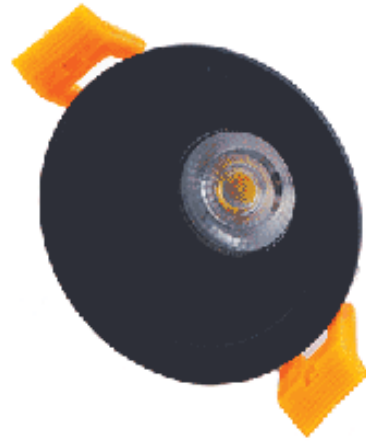

JUNI-WH MR11

300.-

DIA 65 mm. H 35 mm.

LED Module MR11
Matt white trim

IP 20

Fixed
Matt black reflector

JUNI-BK MR11

300.-

DIA 65 mm. H 35 mm.

LED Module MR11
Matt black trim

IP 20

Fixed
Matt black reflector

DOWNLIGHT