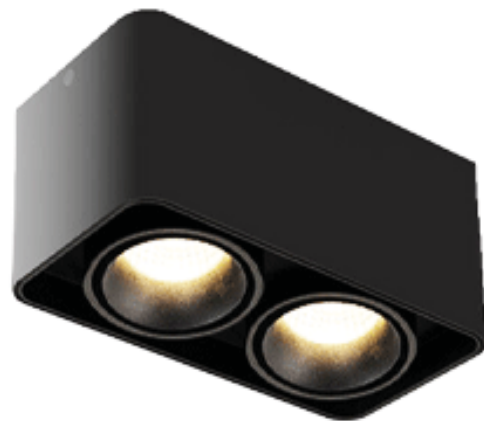

MARVEL-S1

1350.-

DIA 106x106 mm. H 100 mm.

LED COB 12W 890lm

3000K, 4000K

Matt white/ matt black

IP 20

Adjustable
Aluminium Body
Driver included
Non-Dim

MARVEL-S2

2500.-

DIA 106x203 mm. H 100 mm.

LED COB 2x12W 1980lm

3000K, 4000K

Matt white/ matt black

IP 20

Adjustable
Aluminium Body
Driver included
Non-Dim

DOWNLIGHT