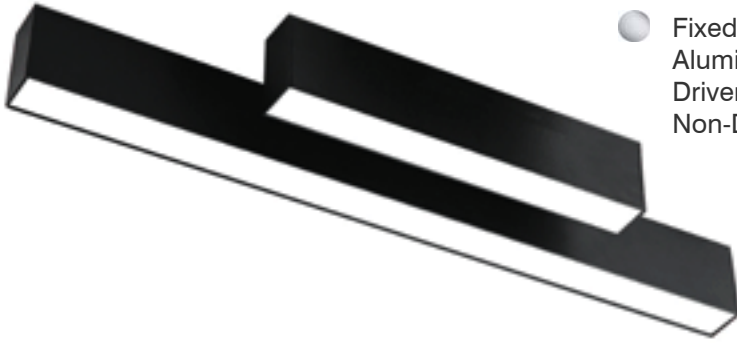

BENITO-M

1500.-

DIA 33x60 mm. L 270 mm.

LED SMD 10W 890lm

3000K, 4000K
Matt white/ matt black

IP 20

- Fixed
- Aluminium Body
- Driver included
- Non-Dim