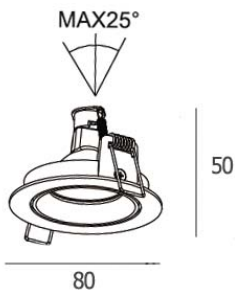

ALIS-SB2 MR11

500.-

DIA 65x121 mm. H 45 mm.

 LED Module MR11
 Matt black trim

IP 20

 Adjustable
Matt black reflector

DOWNLIGHT

EZY-RA

390.-

DIA 80 mm. H 50 mm.

MR16x1/ GU10/ LED Module
Matt white trim

IP 20

- Adjustable
- Matt white reflector
- Accessories : Honeycomb, Frosted glass
- Clear glass

EZY-RB

390.-

DIA 80 mm. H 50 mm.