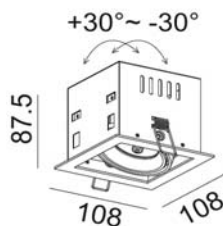

DIA 108x108 mm. H 87.5 mm.

MR16x1/ LED Module
Sand white/ Sand black trim
Sand black ring

Fully adjustable
Accessories : Honeycomb, Frosted glass
Clear glass.

TRIM-S2 MR16

1450.-

DIA 108x200 mm. H 87.5 mm.