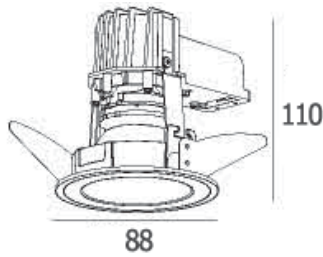

TOMI-A

600.-

DIA 88 mm. H 110 mm.

MR16x1
 Sand white trim

IP 20

Adjustable
Matt white reflector