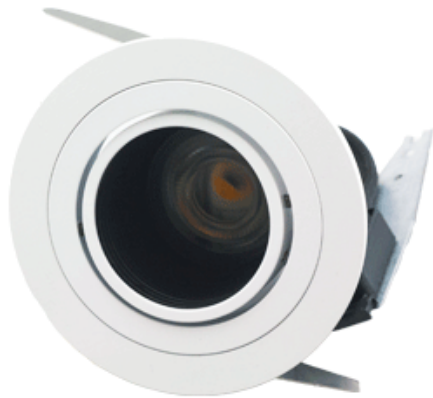

750.-

DIA 105x185 mm. H 55 mm.

MR16x1/ GU10/ LED Module
Matt white trim

IP 20

Adjustable
Accessories : Honeycomb, Hood

HYBRID-RM

600.-

DIA 95 mm. H 108 mm.