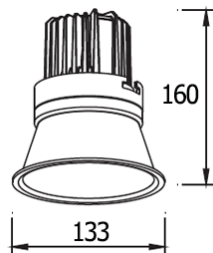

LUCAS-RS 7W

1200.-

DIA 82 mm. H 92 mm.

CREE CHIP LED 7W 577lm

3000K, 4000K
Matt white trim

IP 20

Fixed
Aluminium Body
Driver included
Non-Dim
Dimmable (0-10V/ Triac) Optional

LUCAS-RM 12W

1650.-

DIA 108 mm. H 130 mm.

CREE CHIP LED 12W 920lm

3000K, 4000K
Matt white trim

IP 20

Fixed
Aluminium Body
Driver included
Non-Dim
Dimmable (0-10V/ Triac) Optional

LUCAS-RL 18W

2500.-

DIA 133 mm. H 160 mm.

CREE CHIP LED 18W 1393lm

3000K, 4000K
Matt white trim

IP 20

Fixed
Aluminium Body
Driver included
Non-Dim
Dimmable (0-10V/ Triac) Optional