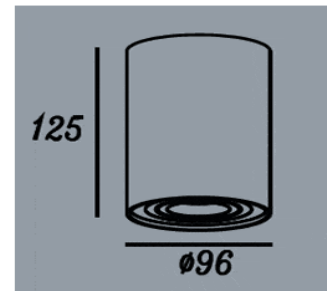

Fixture Specification

Product Code : CORE-R GU10
Description : Round shape,
surfacemounted adjustable downlight.
The beam direction can be adjusted
by swiveling the lamp ring.

Color : Black&White
Dimension : DIA: 96 mm. * H: 125 mm.
IP Rating : IP20

Lamp Specification

Type : LED GU10 220V 5W DIM
Lamp Life : 25,000 Hrs.
Color Temp : 2700K, 3000K, 4000K
Beam Angle : 36 DEGREE
Lumen : 400 lm

Speclight provides professional lighting design services and lighting consulting to architects, interior designers, project managers, landscape architects and property owners from small to large projects. Services vary from conceptual lighting design through to opening day and beyond. Projects may range from a few hours of consulting to large scale projects with complete documentation followed with on site services.